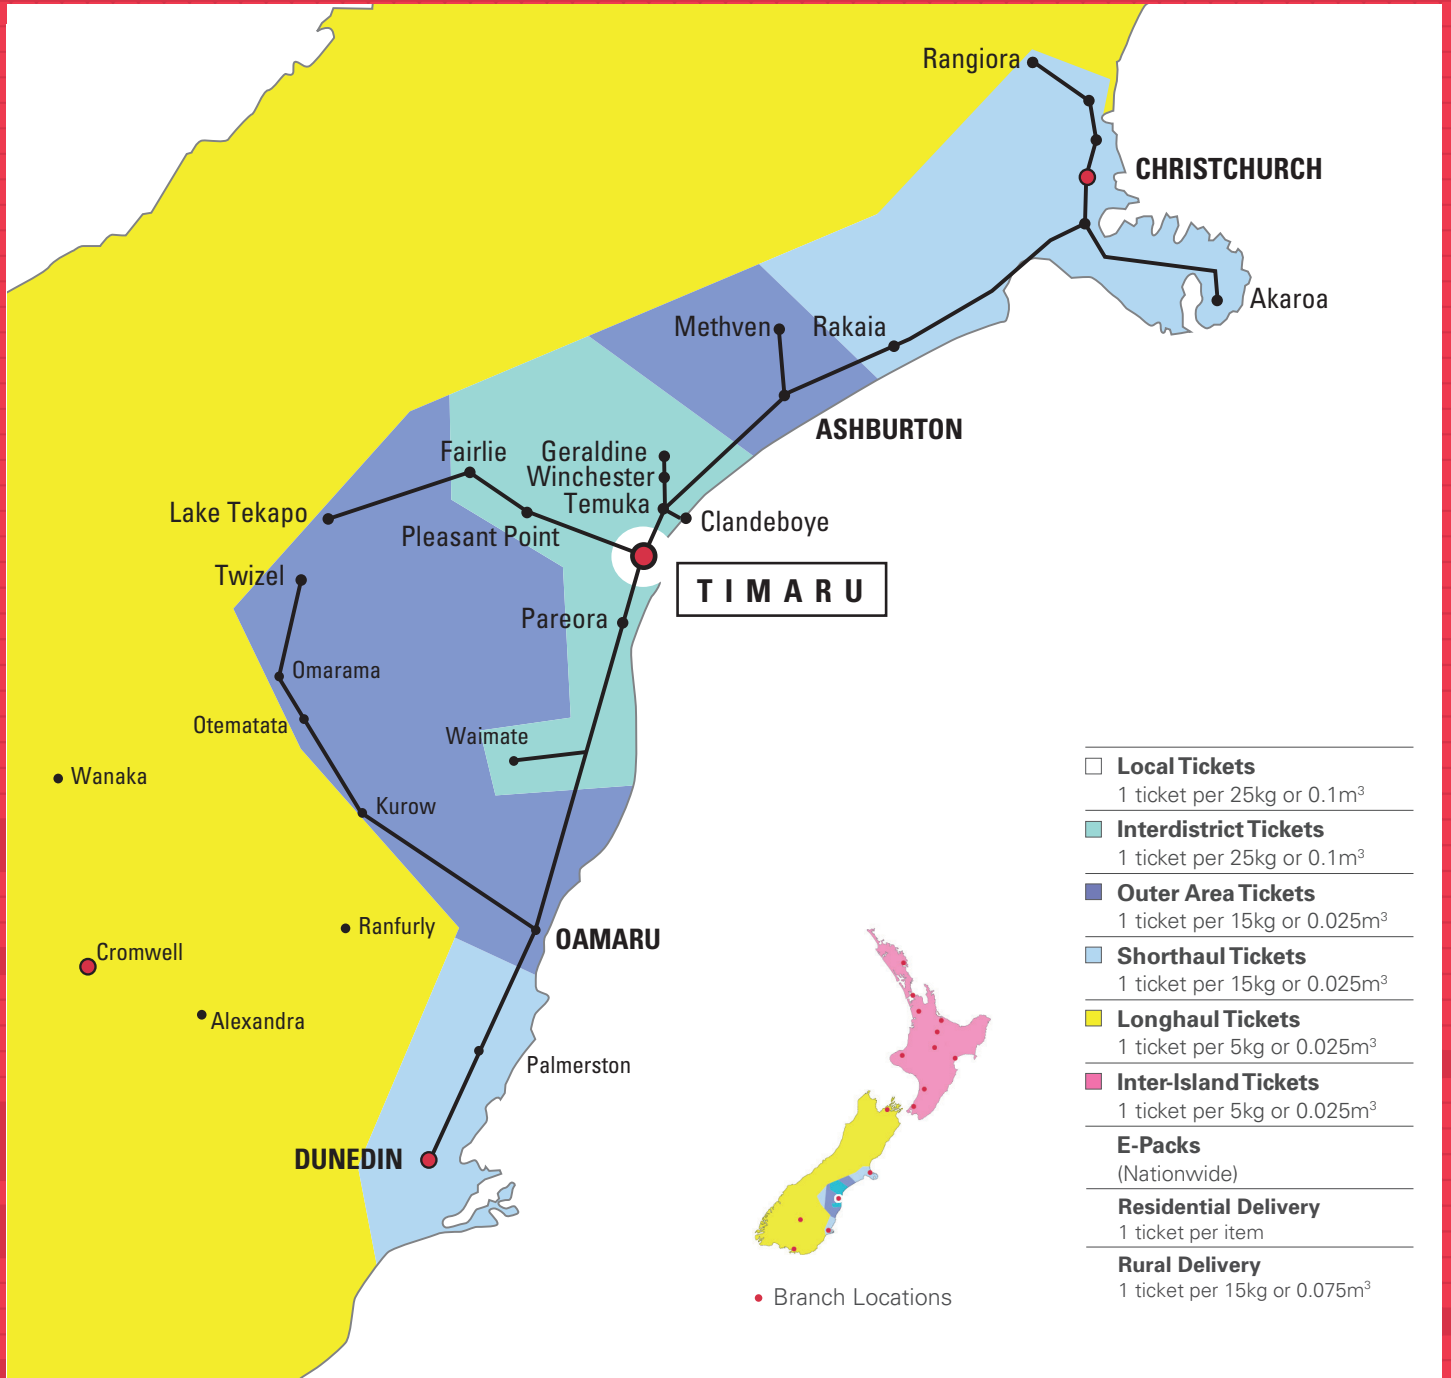

Please Note: Above zone areas are approximate only. For queries regarding the exact zone of a specific location, please contact your local branch.

BRANCH
139-141 Hilton Highway, Timaru

OPENING HOURS
Monday - Friday: 7.30am - 6.00pm Saturday: 8.00am - 11.00am

For details on where to buy product and drop off packages, refer to the 'Contact Us' section of our website nzcouriers.co.nz

TIMARU REGIONAL

LOCAL SERVICES

Refer to pick-up times below for local services

LOCAL AND REGIONAL - SAME DAY SERVICES

Your pick-up times and depot departure times

Times your courier is available to pick up:

Departs Timaru at:	10.00 (am)	12.30 (pm)
Ashburton	12.00pm	2.45pm
Clandeboye	11.30am	4.00pm
Christchurch	1.30pm	3.30pm
Dunedin		3.30pm
Fairlie		4.00pm
Geraldine		1.30pm
Hinds	11.25am	
Kurow	12.30pm	
Methven	1.00pm	4.00pm
Oamaru	11.30am	2.30pm
Omarama	1.00pm	
Pareora	10.30am	
Pleasant Point		3.30pm
Temuka	10.35am	1.15pm
Twizel	1.30pm	
Waimate	10.45am	3.00pm
Winchester	10.30am	1.15pm